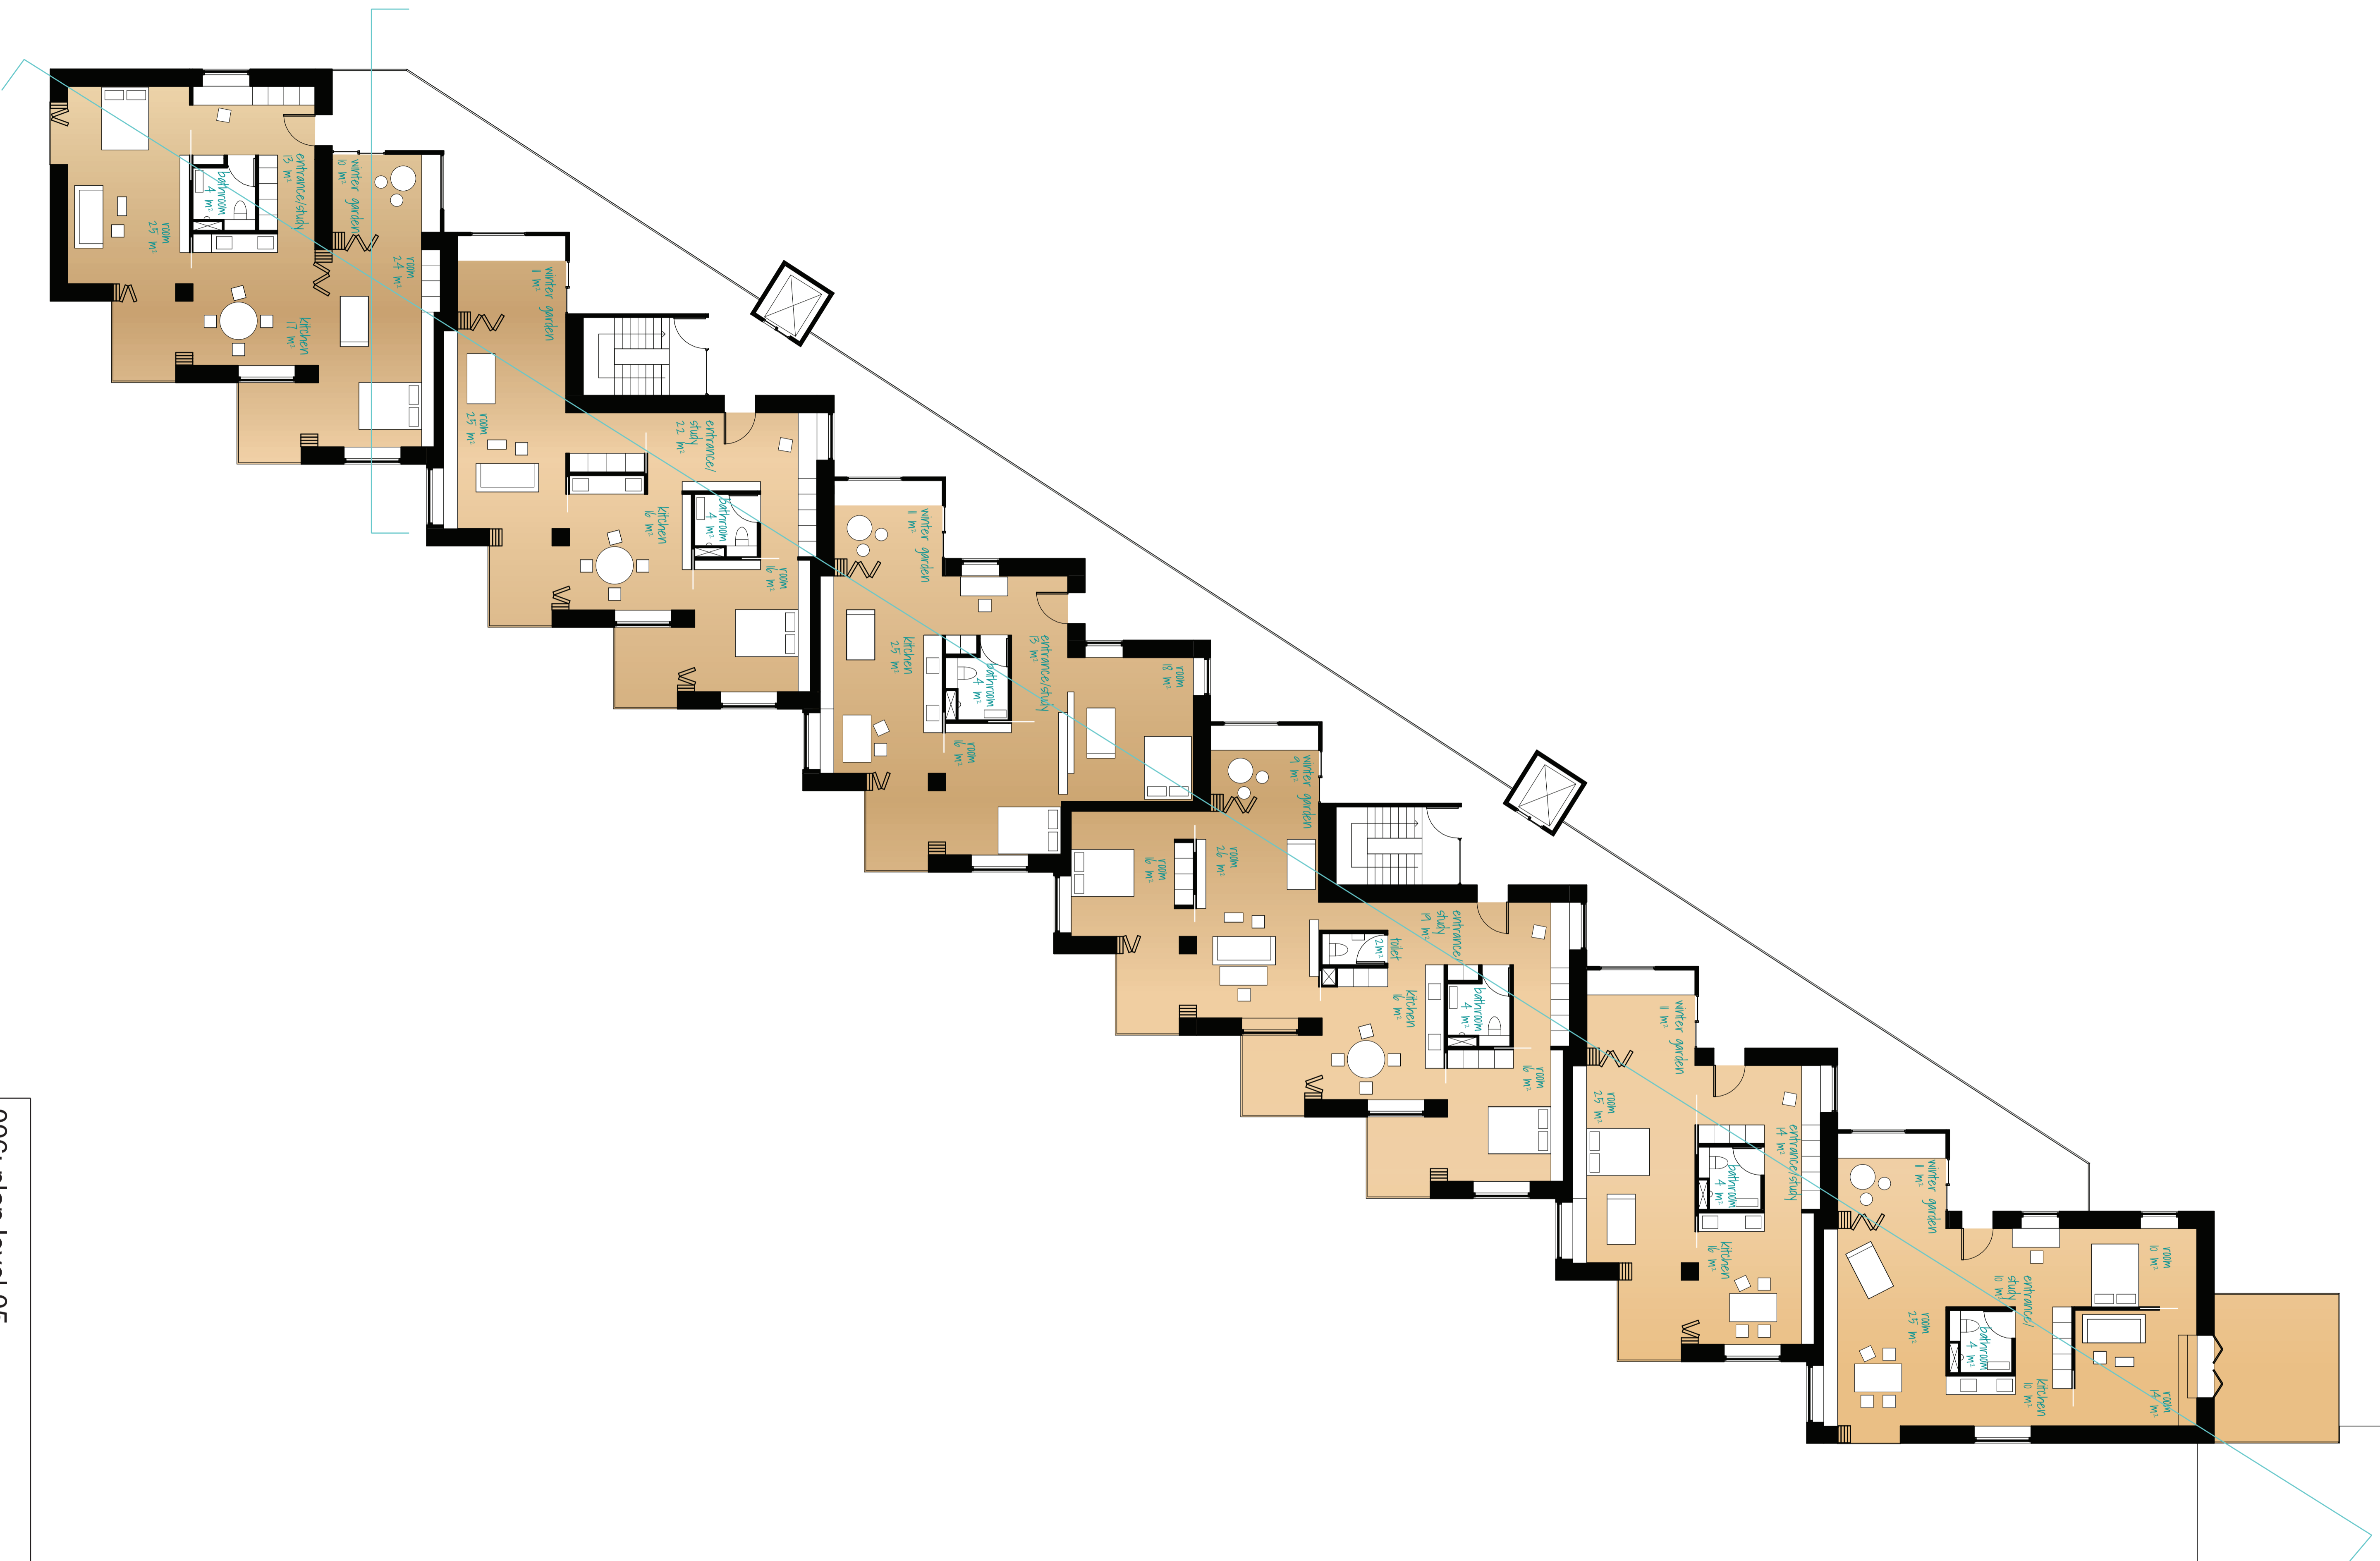

date:
23.05.12
scale:
1:100

003: plan level 02

spiritual architecture w&f-ark's 2012
Department of Architecture, Design and Media Technology, Aalborg University

date:
23.05.12
scale:
1:100

004: plan level 03

spiritual architecture mhd-ark's 2012
Department of Architecture, Design and Media Technology, Aalborg University

date:
23.05.12
scale:
1:100

005: plan level 04

spiritual architecture wu4-ark3 2012
Department of Architecture, Design and Media Technology, Aalborg University

date:
23.05.12
scale:
1:100

006: plan level 05

spiritual architecture w&f-ark's 2012
Department of Architecture, Design and Media Technology, Aalborg University

date:
23.05.12
scale:
1:100